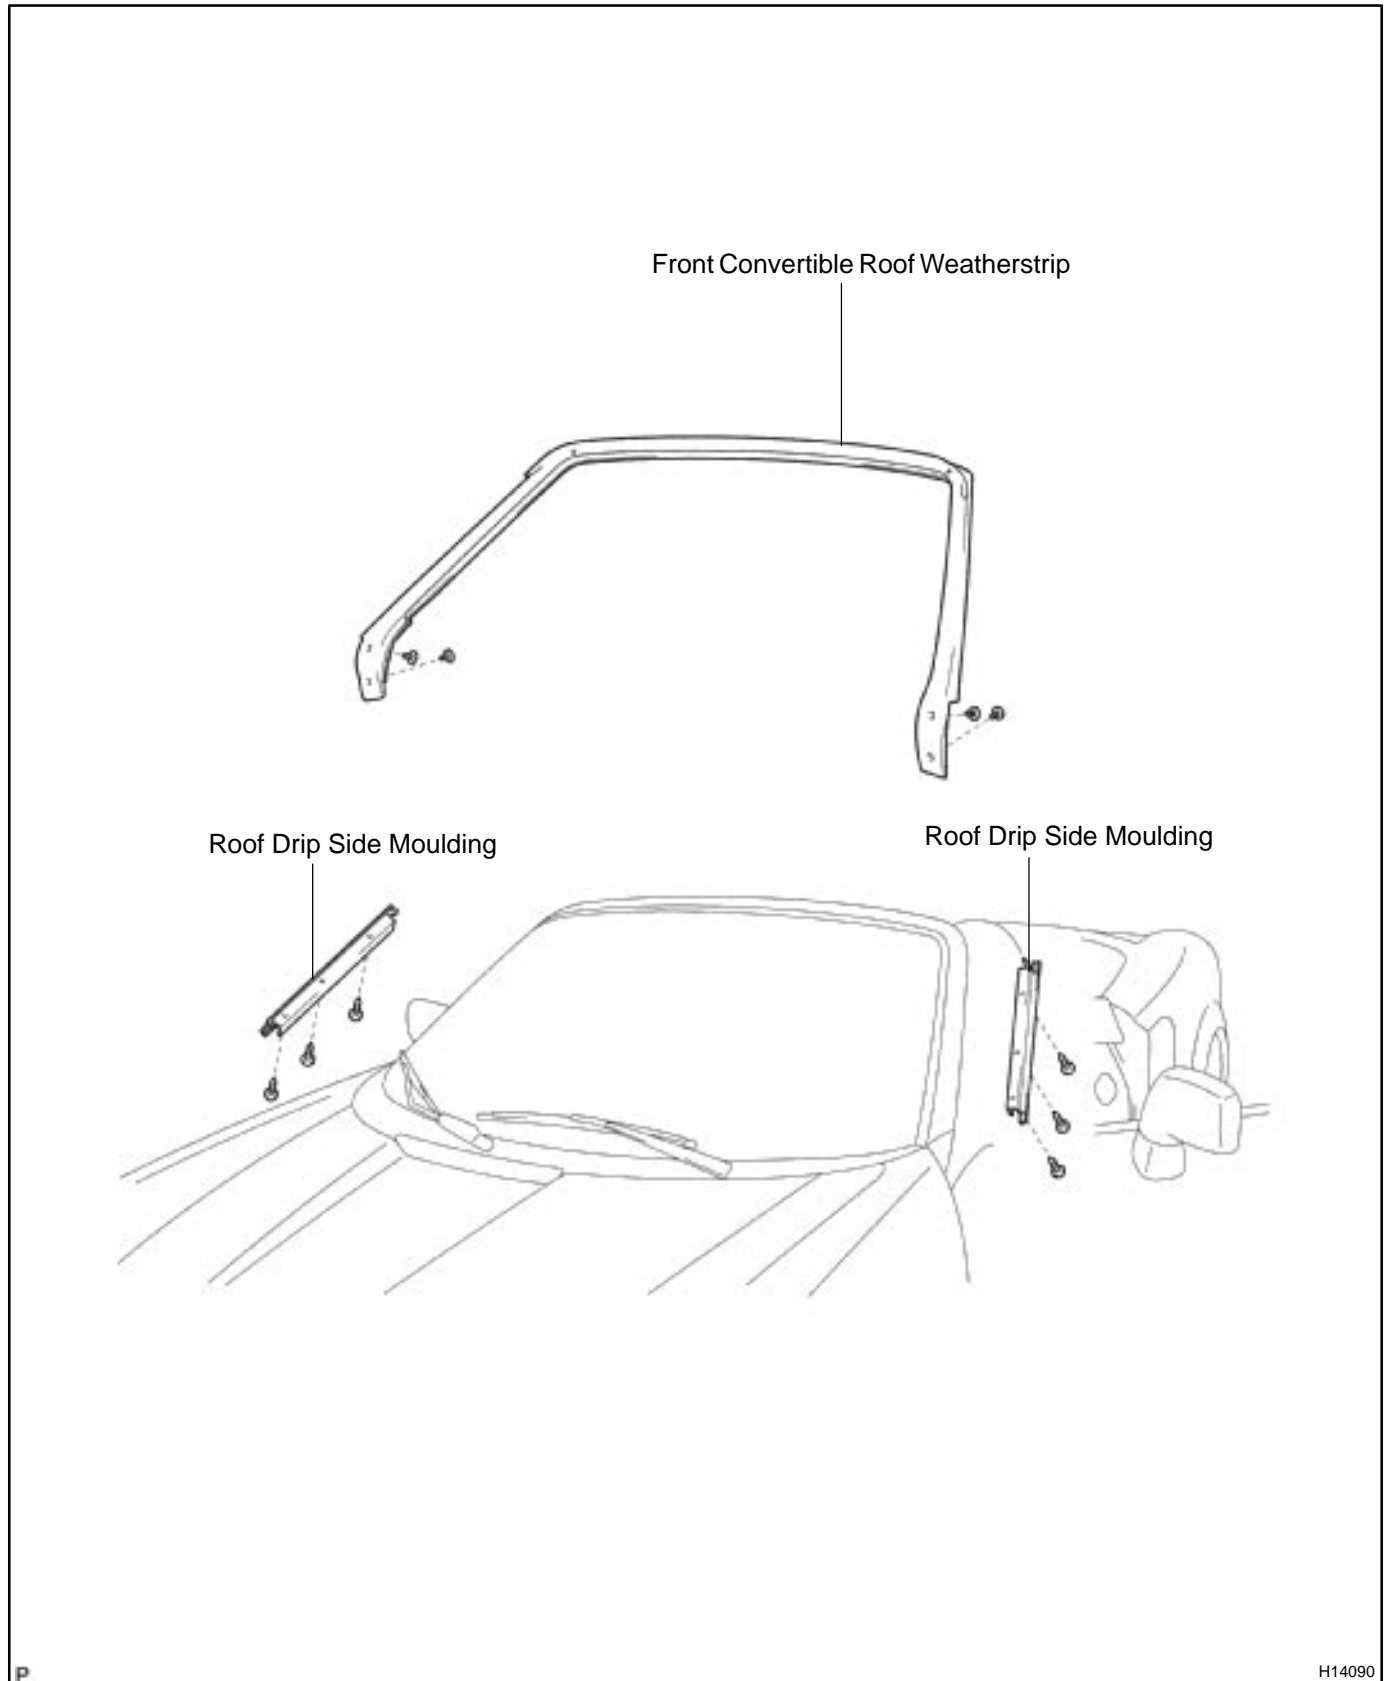

ROOF DRIP SIDE MOULDING COMPONENTS

BO2NL-02

P

H14090